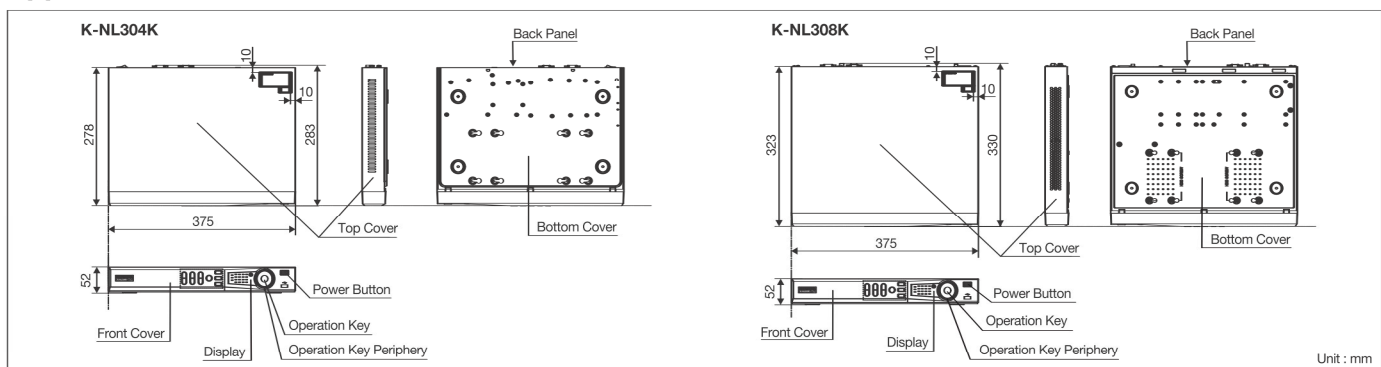

Appearance

Trademarks and registered trademarks

- Linux® is the registered trademark of Linus Torvalds in the U.S. and other countries.
- iPad, iPhone and iPod touch are registered trademarks of Apple Inc.
- Android is a trademark of Google Inc.

Important

- Safety Precaution: Carefully read the Important Information, Installation Guide and operating instructions before using this product.
- Panasonic cannot be responsible for the performance of the network and/or other manufacturers' products used on the network.

- Masses and dimensions are approximate.
- Specifications are subject to change without notice.

DISTRIBUTED BY:

JIA YING TRADING PTE LTD

1 ROCHOR CANAL ROAD #02-67/69,34-37

SIM LIM SQUARE, SINGAPORE 188504

TEL: 63360404 FAX: 63380404

Website: www.jiaying.com

Email: jiaying@singnet.com.sg | email@jiaying.com

Panasonic

<http://security.panasonic.com/pss/security/library/e-series.html>

(2A-127AA)