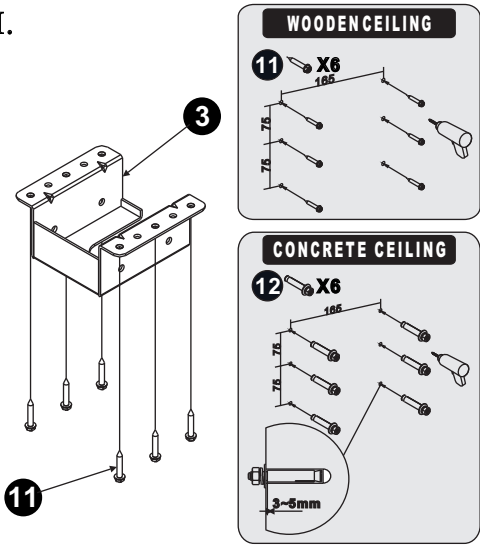

Universal LCD TV PDP Ceiling Mounts

Installation

I.