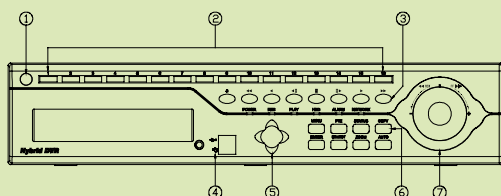

### Main Features

- H.264 hardware video compression
- Recording rate up to 120 FPS @ D1 (Analog Camera)
- Support Megapixel IP cam for each channel.
- Real-time Display & Playback.
- Support each channel backup
- Support CMS (Central Management System)
- Powerful mobile surveillance function, support Android phone & i-Phone
- Audio: 4 in & 1out/ Audio Backup/ Audio Streaming
- Individual recording setup & function for each channel
- Support Privacy Mask
- HDD damaged block detection & temperature alarm system (HDD S.M.A.R.T)
- DVR log function (ex. user login/ logout) for device safety management
- Up to four online clients for independent remote control; individual live-time, playback & time-search function available

### Interface

Front Panel Layout

1 IR	5 Direction Keys
2 Channel Keys	6 REC & Menu Keys
3 Function Keys	7 Jog Shuttle
4 USB Port	

Back Panel Layout

1 Power	7 RS 232/485
2 HDMI Output	8 Audio Output
3 VGA Output	9 Video Output
4 VGA/ HDMI Switch	10 Video Input
5 Ethernet	11 Audio Input
6 Alarm In	