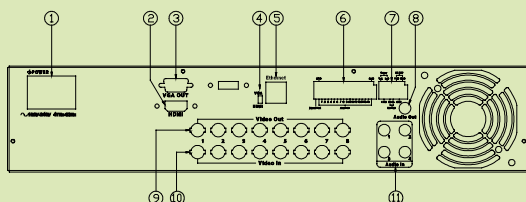

### Main Features

- H.264 hardware video compression
- Recording rate up to 120 FPS @ D1 (Analog Camera)
- Support Megapixel IP cam for each channel.
- Real-time Display & Playback.
- Support each channel backup
- Support CMS (Central Management System)
- Powerful mobile surveillance function, support Android phone & i-Phone
- Audio: 4 in & 1out/ Audio Backup/ Audio Streaming
- Individual recording setup & function for each channel
- Support Privacy Mask
- HDD damaged block detection & temperature alarm system (HDD S.M.A.R.T)
- DVR log function (ex. user login/ logout) for device safety management
- Up to four online clients for independent remote control; individual live-time, playback & time-search function available

### Interface

Front Panel Layout

1 IR	5 Direction Keys
2 Channel Keys	6 REC & Menu Keys
3 Function Keys	7 Jog Shuttle
4 USB Port	

Back Panel Layout

1 Power	7 RS 232/485
2 HDMI Output	8 Audio Output
3 VGA Output	9 Video Output
4 VGA/ HDMI Switch	10 Video Input
5 Ethernet	11 Audio Input
6 Alarm In	