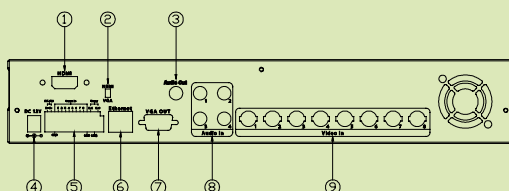

09CH REAL-TIME MEGAPIXEL HYBRID DVR HBR-09BE

Main Features

- H.264 hardware video compression
- Recording rate up to 240 PPS @ D1 (Analog Camera)
- Support Megapixel IP cam for each channel.
- Real-time Display & Playback.
- Support each channel backup
- Support CMS (Central Management System)
- Powerful mobile surveillance function, support iPhone & Android
- Audio: 4 in & 1out/ Audio Backup / Audio Streaming
- Individual recording setup & function for each channel
- Support Privacy Mask
- HDD damaged block detection & temperature alarm system (HDD S.M.A.R.T)
- DVR log function (ex. user login/ logout) for device safety management
- Up to four online clients for independent remote control; individual live-time, playback & time-search function available

Interface

Front Panel Layout

1 REC Key	5 Function Keys
2 LEDs	6 USB Port for Backup
3 Channel Keys	7 USB Port for Mouse
4 Direction Keys	8 IR Port for Remote Control

Back Panel Layout

1 HDMI	6 Ethernet
2 VGA/ HDMI Switch	7 VGA Output
3 Audio Output	8 Audio Input
4 Power	9 Video Input
5 Alarm In	