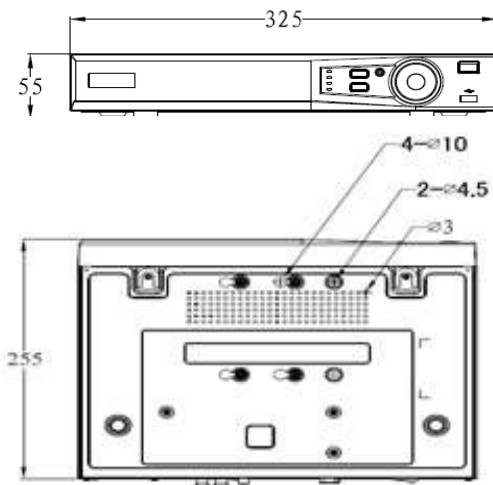

Appearance

Model	CJ-HDR104	CJ-HDR108
Video/ Audio IF		
Video Input	4 CH, BNC	8 CH, BNC
Type	HDCVI	720p/ 1080p HDCVI
	Analog	NTSC/ PAL
Video Output	1 HDMI, 1 VGA	
Audio Input	1 CH, RCA	
Audio Output	1 CH, RCA	
Two-way Talk	Reuse audio input/ output CH 1	
Display		
Output Resolution	1920×1080, 1280×1024, 1280×720, 1024×768	
Multiscreen Mode	1/4	1/4/8/9
Privacy Masking	4 rectangular zones (each camera)	
OSD	Camera title, Time, Video loss, Camera lock, Motion detection, Recording	
Video/ Audio Format		
Video/ Audio Compression	H.264/ G.711	
Record Rate	Main Stream	1080P (1~15fps)/ 720P/ 960H/ D1 (1~25/30fps)
	Extra Stream	CIF/ QCIF (1~25/30fps), D1 (1~12/15fps)
Bit Rate	96~4096Kb/s	
Record Mode	Manual, Schedule (Regular (Continuous), MD), Stop	
Record Interval	1~60 min (default: 60 min), Pre-record: 1~30 sec, Post-record: 10~300 sec	
Alarm/ Event		
Trigger Events	Recording, PTZ, Tour, Video Push, Email, FTP, Snapshot, Buzzer & Screen tips	
Video Detection	Motion Detection, MD Zones: 396 (22×18), Video Loss & Camera Blank	
Playback & Backup		
Sync Playback	1/4	1/4/9
Search Mode	Time/ Date, MD & Exact search (accurate to second)	
Playback Functions	Play, Pause, Stop, Rewind, Fast play, Slow play, Next file, Previous file, Next camera, Previous camera, Full screen, Repeat, Shuffle, Backup selection, Digital zoom	
Backup Mode	USB Device/ Network	
Network		
Network Interface	RJ-45 port (10/ 100M)	
Network Functions	HTTP, IPv4/IPv6, TCP/IP, UPNP, RTSP, UDP, SMTP, NTP, DHCP, DNS, PPPoE, DDNS, FTP, IP Filter, SNMP, P2P	
Max. User Access	128 users	
Mobile Device	iPhone, iPad, Android	
HDD		
Type	1 SATA port, up to 6TB	
External Interface		
USB Interface	2 ports (1 Rear), USB2.0	
RS485 Camera Interface	1 port, For PTZ Control	
General Specifications		
Power Supply	DC12V/4A	
Power Consumption	10W (without HDD)	
Working Environment	-10°C~+55°C / 10%~90%RH / 86~106kpa	
Dimension(W×D×H)	Mini 1U, 325mm×255mm×55mm	
Weight	1.5KG (without HDD)	

Important

- Safety Precaution: Carefully read the operating instruction manual before using this product.

- All pictures are simulated.
- Weights and dimensions are approximate.
- Specifications are subject to change without notice.
- These products may be subject to export control regulations.

DISTRIBUTED BY:

JIA YING TRADING PTE LTD

1 Rochor Canal Road #02-67

Sim Lim Square Singapore 188504

Tel: 63360404 Fax: 63380404

Website: www.jiaying.com

Email: jiaying@singnet.com.sg