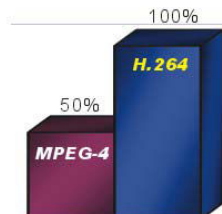

Technology

File Size

Video Quality

Specification:

Model No.:	nHybrid-16 4HDD nHybrid-16 8HDD	nHybrid-32 4HDD nHybrid-32 8HDD	nHybrid-48 4HDD nHybrid-48 8HDD
Electrical:			
Operating System	Embedded OS		
Standard	NTSC/PAL		
Network Interface	Gigabit Port (RJ-45) Supports IPv4 only.		
Video Inputs			
Video Inputs	BNC x 8, IP x 8	BNC x 16, IP x 16	BNC x 16, IP x 32
Audio Recording	IP x 8	IP x 16	IP x 32
Live Stream	480pps@D1Resolution (720x480) (16-screen display)		
Rec Rate	Max. 360 pps @ D1	Max. 480 pps @ D1	Max. 480 pps @ D1
Playback Rate	Max. 360 pps @ D1	Max. 480 pps @ D1	Max. 480 pps @ D1
Rec. Resolution	320x240 / 360x240 / 640x480 / 720x480 / 1280x720 / 1280x1024 / 1600x1200		
Picture Quality	High/Normal/Low		
Storage Hard Drive	3.5" SATA type HDD		
DVD±RW	Built-in (Exclude 8HDD model)		
Video Backup	Support Mirror Backup (optional)		
Alarm Notifications	Video Loss, Disconnection, HDD, Motions, Sensors, I/O Devices		
PTZ Control	Pelco D, Pelco P, Panasonic, Kalatel, Bosch & etc		
Power Input	90-240 V, 50 / 60 Hz		
Power consumption	180W (including HDD)		
Housing	Aluminum		
Mechanical:			
Dimension (mm)	445 (L) x 430 (W) x 155 (H)		
Weight (without HDD)	12 kgs		
Environment:			
Operation Temp.	0 to 50 °C, 10% to 80% R.H.		
Storage Temp.	(-)10 to (+) 70 °C, 5% to 95%		
Certifications:	CE, FCC, RoHS		