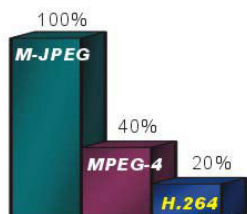

Technology

File Size

Video Quality

Specification:

Model No.:	nHybrid-16 4HDD nHybrid-16 8HDD	nHybrid-32 4HDD nHybrid-32 8HDD	nHybrid-48 4HDD nHybrid-48 8HDD
Electrical:			
Operating System	Embedded OS		
Standard	NTSC/PAL		
Network Interface	Gigabit Port (RJ-45) Supports IPv4 only.		
Video Inputs			
Video Inputs	BNC x 8, IP x 8	BNC x 16, IP x 16	BNC x 16, IP x 32
Audio Recording	IP x 8	IP x 16	IP x 32
Live Stream	480pps@D1Resolution (720x480) (16-screen display)		
Rec Rate	Max. 360 pps @ D1	Max. 480 pps @ D1	Max. 480 pps @ D1
Playback Rate	Max. 360 pps @ D1	Max. 480 pps @ D1	Max. 480 pps @ D1
Rec. Resolution	320x240 / 360x240 / 640x480 / 720x480 / 1280x720 / 1280x1024 / 1600x1200		
Picture Quality	High/Normal/Low		
Storage Hard Drive	3.5" SATA type HDD		
DVD±RW	Built-in (Exclude 8HDD model)		
Video Backup	Support Mirror Backup (optional)		
Alarm Notifications	Video Loss, Disconnection, HDD, Motions, Sensors, I/O Devices		
PTZ Control	Pelco D, Pelco P, Panasonic, Kalatel, Bosch & etc		
Power Input	90-240 V, 50 / 60 Hz		
Power consumption	180W (including HDD)		
Housing	Aluminum		
Mechanical:			
Dimension (mm)	445 (L) x 430 (W) x 155 (H)		
Weight (without HDD)	12 kgs		
Environment:			
Operation Temp.	0 to 50 °C, 10% to 80% R.H.		
Storage Temp.	(-)10 to (+) 70 °C, 5% to 95%		
Certifications:	CE, FCC, RoHS		