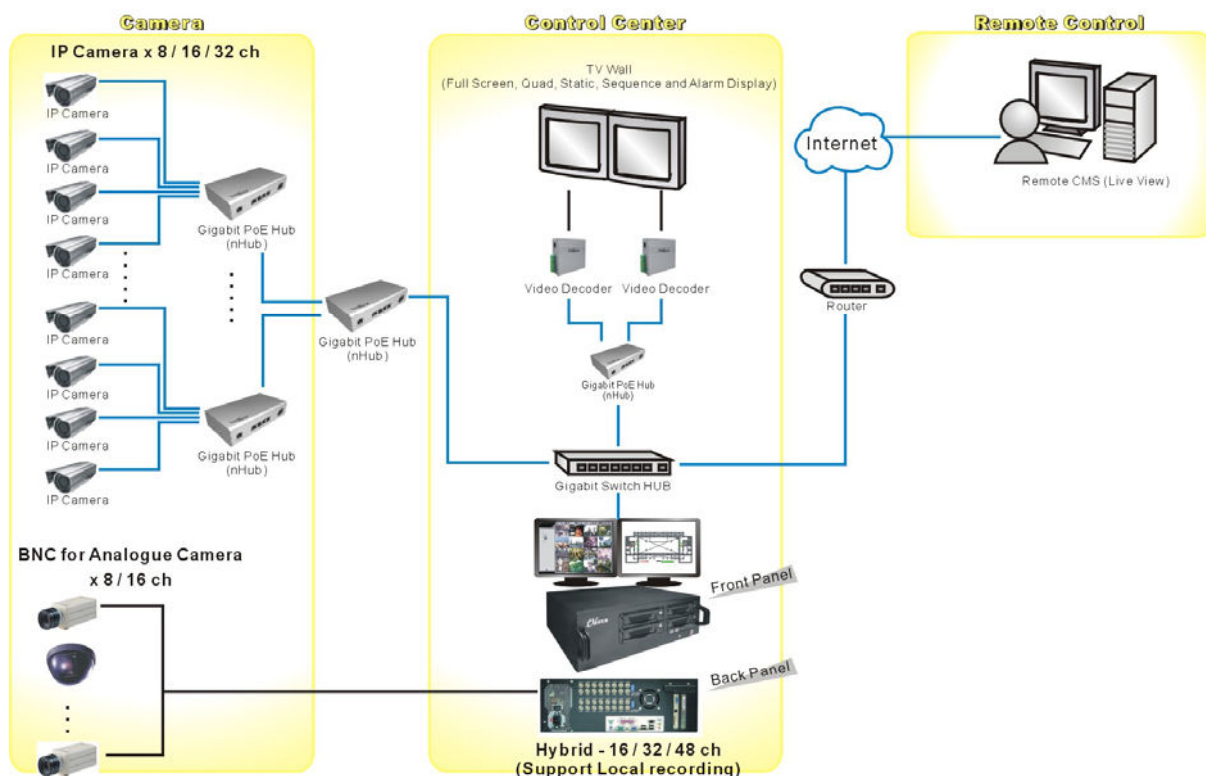

NOTE:

1. Compatible IP Products
   - Telexper : IP Camera, Video Server
   - Axis: IP Cameras & Others (Detailed models please contact Telexper)
2. Suggested Display Monitor Resolution: 1,650x1,050 for best result.
3. TMSP: Telexper Multiple Stream Protocol

Hybrid 16ch / 32ch / 48ch System Diagram

Available at: Jia Ying Trading Pte Ltd

1 Rochor Canal Road #02-67/69/34-37 Sim Lim Square Singapore 188504

Tel: 63360404 Fax: 63380404 Email: jjaying@singnet.com.sg Web: www.jjaying.com