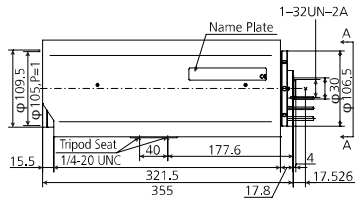

Built-in 2.5X extender

Fog reduction

Heat haze reduction

Image stabiliser

Auto Focus

Unit:mm

Format Size	1/2" format	
Focal Length	12~660mm(30.5~1,680mm)	
Max. Aperture Ratio	1:4.0(f=12mm)~18.2(f=1,680mm)	
Iris Range	F4.0~F360	
Mount	C	
Horizontal	1/3" format	23.2~0.4°(9.0~0.2°)
Angle of View	1/2" format	31.6~0.6°(12.1~0.2°)
Min. Object Distance	7.0m	
Back Focal Length	80.34mm	
Filter size	105 P=1.0mm	
Dimensions	155×138×355mm	
Weight	5,790g	
Remarks	RS-232C, Preset, Auto-Iris with Manual Override (with D/A converter)	

*Figures in ( ) are with 2.5X extender.