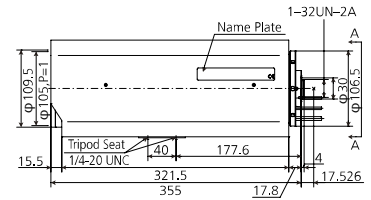

*Figures in () are with 2.5X extender.

H55ZAME-F-PR01

Built-in 2.5X extender

Fog reduction

Auto Focus

Unit:mm

Format Size	1/2" format	
Focal Length	12~660mm(30.5~1,680mm)	
Max. Aperture Ratio	1:4.0(f=12mm)~18.2(f=1,680mm)	
Iris Range	F4.0~F360	
Mount	C	
Horizontal	1/3" format	23.2~0.4°(9.0~0.2°)
Angle of View	1/2" format	31.6~0.6°(12.1~0.2°)
Min. Object Distance	7.0m	
Back Focal Length	80.34mm	
Filter size	105 P=1.0mm	
Dimensions	155×138×355mm	
Weight	5,780g	
Remarks	RS-232C, Preset, Auto-Iris with Manual Override (with D/A converter)	

*Figures in () are with 2.5X extender.

H33ZME-P-PR01

Fog reduction

Auto Focus

Unit:mm

Format Size	1/2" format	
Focal Length	10mm~330mm	
Max. Aperture Ratio	1:1.7~3.8	
Iris Range	F1.7~F560	
Mount	C	
Horizontal	1/3" format	26.4~0.9°
Angle of View	1/2" format	35.0~1.1°
Min. Object Distance	3.4m	
Back Focal Length	15.94mm	
Filter size	105 P=1.00mm	
Dimensions	152×126×252.5mm	
Weight	3,450g	
Remarks	RS-232C, Preset, Auto-Iris	

H20ZAME-F-PR01

For use with megapixel cameras

Fog reduction

Auto Focus

Unit:mm

Format Size	1/2" format	
Focal Length	12~240mm	
Max. Aperture Ratio	1:1.6~2.8	
Iris Range	F1.6~F720	
Mount	C	
Horizontal	1/3" format	23.0~1.2°
Angle of View	1/2" format	30.8~1.6°
Min. Object Distance	3.2m	
Back Focal Length	19.82mm	
Filter size	95 P=1.0mm	
Dimensions	152×138×223.5mm	
Weight	3,260g	
Remarks	For use with megapixel cameras, RS-232C, Preset, Auto-Iris with Manual Override(with D/A converter)	