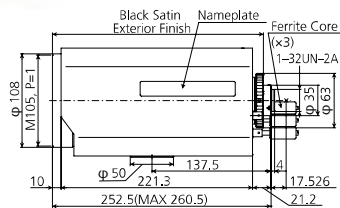

*Figures in () are with 2.5X extender.

H55ZAME-F-PR01

Built-in 2.5X extender

Fog reduction

Auto Focus

Unit:mm

Format Size	1/2" format	
Focal Length	12~660mm(30.5~1,680mm)	
Max. Aperture Ratio	1:4.0(f=12mm)~18.2(f=1,680mm)	
Iris Range	F4.0~F360	
Mount	C	
Horizontal	1/3" format	23.2~0.4°(9.0~0.2°)
Angle of View	1/2" format	31.6~0.6°(12.1~0.2°)
Min. Object Distance	7.0m	
Back Focal Length	80.34mm	
Filter size	105 P=1.0mm	
Dimensions	155×138×355mm	
Weight	5,780g	
Remarks	RS-232C, Preset, Auto-Iris with Manual Override (with D/A converter)	

*Figures in () are with 2.5X extender.

H33ZME-P-PR01

Fog reduction

Auto Focus

Unit:mm

Format Size	1/2" format	
Focal Length	10mm~330mm	
Max. Aperture Ratio	1:1.7~3.8	
Iris Range	F1.7~F560	
Mount	C	
Horizontal	1/3" format	26.4~0.9°
Angle of View	1/2" format	35.0~1.1°
Min. Object Distance	3.4m	
Back Focal Length	15.94mm	
Filter size	105 P=1.00mm	
Dimensions	152×126×252.5mm	
Weight	3,450g	
Remarks	RS-232C, Preset, Auto-Iris	

H20ZAME-F-PR01

For use with megapixel cameras

Fog reduction

Auto Focus

Unit:mm

Format Size	1/2" format	
Focal Length	12~240mm	
Max. Aperture Ratio	1:1.6~2.8	
Iris Range	F1.6~F720	
Mount	C	
Horizontal	1/3" format	23.0~1.2°
Angle of View	1/2" format	30.8~1.6°
Min. Object Distance	3.2m	
Back Focal Length	19.82mm	
Filter size	95 P=1.0mm	
Dimensions	152×138×223.5mm	
Weight	3,260g	
Remarks	For use with megapixel cameras, RS-232C, Preset, Auto-Iris with Manual Override(with D/A converter)	