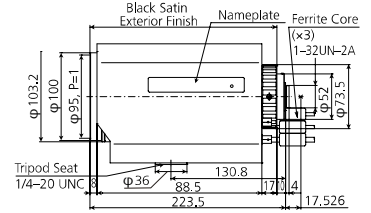

*Figures in () are with 2.5X extender.

H55ZAME-F-PR01

Built-in 2.5X extender

Fog reduction

Auto Focus

Unit:mm

Format Size	1/2" format	
Focal Length	12~660mm(30.5~1,680mm)	
Max. Aperture Ratio	1:4.0(f=12mm)~18.2(f=1,680mm)	
Iris Range	F4.0~F360	
Mount	C	
Horizontal	1/3" format	23.2~0.4°(9.0~0.2°)
Angle of View	1/2" format	31.6~0.6°(12.1~0.2°)
Min. Object Distance	7.0m	
Back Focal Length	80.34mm	
Filter size	105 P=1.0mm	
Dimensions	155×138×355mm	
Weight	5,780g	
Remarks	RS-232C, Preset, Auto-Iris with Manual Override (with D/A converter)	

*Figures in () are with 2.5X extender.

H33ZME-P-PR01

Fog reduction

Auto Focus

Unit:mm

Format Size	1/2" format	
Focal Length	10mm~330mm	
Max. Aperture Ratio	1:1.7~3.8	
Iris Range	F1.7~F560	
Mount	C	
Horizontal	1/3" format	26.4~0.9°
Angle of View	1/2" format	35.0~1.1°
Min. Object Distance	3.4m	
Back Focal Length	15.94mm	
Filter size	105 P=1.00mm	
Dimensions	152×126×252.5mm	
Weight	3,450g	
Remarks	RS-232C, Preset, Auto-Iris	

H20ZAME-F-PR01

For use with megapixel cameras

Fog reduction

Auto Focus

Unit:mm

Format Size	1/2" format	
Focal Length	12~240mm	
Max. Aperture Ratio	1:1.6~2.8	
Iris Range	F1.6~F720	
Mount	C	
Horizontal	1/3" format	23.0~1.2°
Angle of View	1/2" format	30.8~1.6°
Min. Object Distance	3.2m	
Back Focal Length	19.82mm	
Filter size	95 P=1.0mm	
Dimensions	152×138×223.5mm	
Weight	3,260g	
Remarks	For use with megapixel cameras, RS-232C, Preset, Auto-Iris with Manual Override(with D/A converter)	