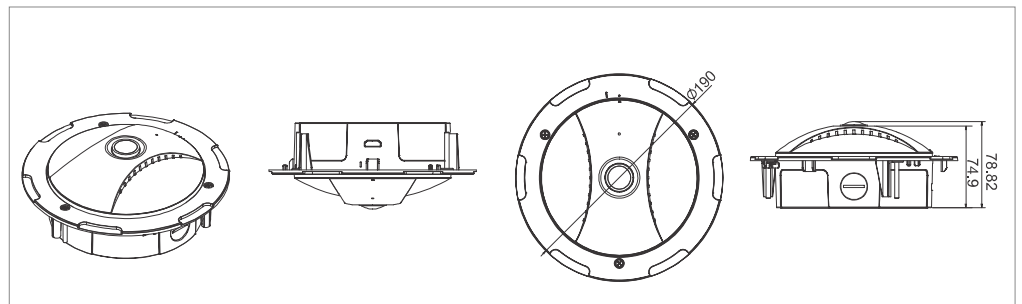

HD CCTV Dome Camera

HD CCTV Panoramic Camera HS-CP3602

- HD CCTV 5 Mega Pixel.
- SDI output.
- HDMI output.
- CVBSx4 output.
- 360° and 180° panorama view.
- Virtual PTZ function.
- Auto Pan function.
- Multiple screen display.
- Privacy mask.
- Motion tracking.
- Built-in microphone.

Specifications

Model	HS-CP3602	
Signal System	NTSC or PAL	
Pick up device	1/3.2" Color CMOS QSXGA(5Mega Pixel : 2592x1944) image sensor	
Synchronizing	Internal	
Scanning System	2:1 Interlace	
S/N Ratio	More than 51dB	
Electronic Shutter	X3; X2; X1; AUTO; 1/100; 1/120; 1/250	
Min. Illumination	0.5 lux	
White Balance	Auto	
WDR	OFF / Middle / High	
Gamma Correct	0.45 / 1	
RS485	Pelco D / 9600	
Video Output	4 CH CVBS / HDMI / SDI	
Lens Type	Board lens 1.19mm / F2.0	
Angle of view	Diagonal	185°
	Horizontal	185°
	Vertical	185°
Format	1080P	
Power Source	DC12V Jack \pm 10% / 1A	
Power Consumption	6.6W (Max)	
Current	550mA (Max)	
Operating Temperature	-10°C ~ 50°C (14°F ~ 122°F)	
Storage Temperature	-20°C ~ 70°C (-4°F ~ 158°F)	
Dimension	78.82(H) x 145(Diameter)mm	
	78.82(H) x 190(Diameter)mm	
Weight	N.W./G.W.: 0.7kg / 1kg	

Dimension Unit : mm

Dimension Unit : mm

Available at: **Jia Ying Trading Pte Ltd**

1 Rochor Canal Road #02-34-37/67/69. Sim Lim Square, Singapore 188504

Tel: 63360404 Fax: 63380404 www.jiaying.com jiaying@singet.com.sg