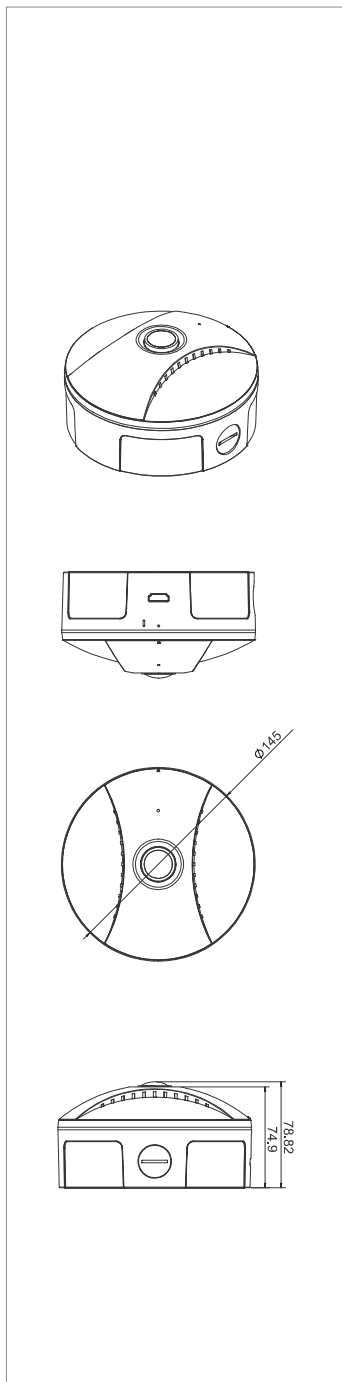

HD CCTV Dome Camera

HD CCTV Panoramic Camera HS-CP3602

- HD CCTV 5 Mega Pixel.
- SDI output.
- HDMI output.
- CVBSx4 output.
- 360° and 180° panorama view.
- Virtual PTZ function.
- Auto Pan function.
- Multiple screen display.
- Privacy mask.
- Motion tracking.
- Built-in microphone.

Specifications

Model	HS-CP3602	
Signal System	NTSC or PAL	
Pick up device	1/3.2" Color CMOS QSXGA(5Mega Pixel : 2592x1944) image sensor	
Synchronizing	Internal	
Scanning System	2:1 Interlace	
S/N Ratio	More than 51dB	
Electronic Shutter	X3; X2; X1; AUTO; 1/100; 1/120; 1/250	
Min. Illumination	0.5 lux	
White Balance	Auto	
WDR	OFF / Middle / High	
Gamma Correct	0.45 / 1	
RS485	Pelco D / 9600	
Video Output	4 CH CVBS / HDMI / SDI	
Lens Type	Board lens 1.19mm / F2.0	
Angle of view	Diagonal	185°
	Horizontal	185°
	Vertical	185°
Format	1080P	
Power Source	DC12V Jack \pm 10% / 1A	
Power Consumption	6.6W (Max)	
Current	550mA (Max)	
Operating Temperature	-10°C ~ 50°C (14°F ~ 122°F)	
Storage Temperature	-20°C ~ 70°C (-4°F ~ 158°F)	
Dimension	78.82(H) x 145(Diameter)mm	
	78.82(H) x 190(Diameter)mm	
Weight	N.W./G.W.: 0.7kg / 1kg	

Dimension Unit : mm

Dimension Unit : mm

Available at: **Jia Ying Trading Pte Ltd**

1 Rochor Canal Road #02-34-37/67/69. Sim Lim Square, Singapore 188504

Tel: 63360404 Fax: 63380404 www.jiaying.com jiaying@singet.com.sg