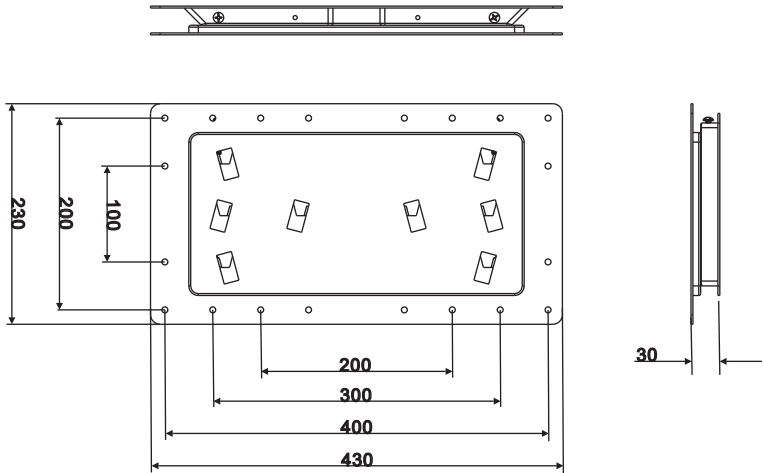

Universal LCD TV Wall Mounts

Specification

*Meet VESA standard: 200X200/300x200/
400X100/400X200 mm.

*Strong loading up to 100 kgs LCD Monitor.

Unit:mm

I.

SELECT	
3	M4X12
4	M6X15

II.

WOODEN WALL		CONCRETE WALL	
6	X6	7	X6

III.

Finish

MAIN PARTS

ITEM	1	2
PARTS		
QTY	1	1

PARTS FOR TV BRACKETS

ITEM	3	4	5
PARTS			
QTY	4	4	2

PARTS FOR WALL BRACKETS