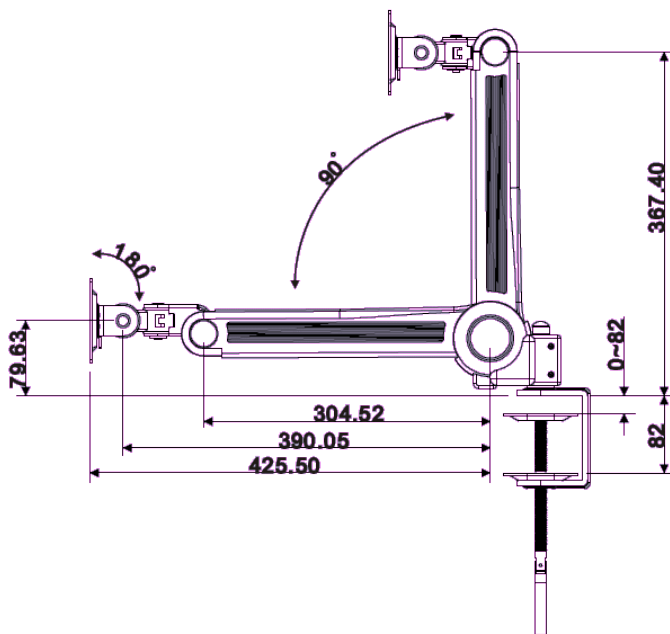

## NOTEBOOK DESKTOP C-CLAMP ARM (A510)

- Desk-mounted swivel arm for laptop
- Mounted on table with C-clamp
- Superior flexibility and movement
- 5 Directions desk mount
- Desk thickness up to 75mm
- 360° display side-to-side rotation
- 180° left-right swivel
- Adjustable arm – workplace saver

CONFIGURATION	
DISPLAY SIDE-TO-SIDE ROTATION	360°
LEFT-RIGHT SWIVEL	180°

SOLE AGENT: