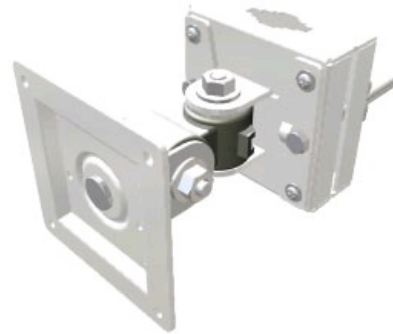

## LCD MONITOR MINI SWIVEL PIPE MOUNT (FC8888SD)

- 3 directions mini pipe mount
- 170° left-right swivel
- 180° up-down pivot, monitor swivel
- Weight: 0.5kg
- Length: 9.6cm
- Maximum load: 15kg

CONFIGURATION	
LEFT-RIGHT SWIVEL	170°
MONITOR SWIVEL	180°
UPWARDS-DOWNWARDS PIVOT	180°
PIPE MOUNT CONFIGURATION	3 directions
LENGTH	9.6cm
MAXIMUM LOAD WEIGHT	15KG
PHYSICAL	
WEIGHT	0.5 KG
PIPE SIZE	2.5 - 6 cm (1" – 2.4")
STANDARDS	
CLASSIFICATION	Meets VESA standards (7.5x7.5cm and 10x10cm)